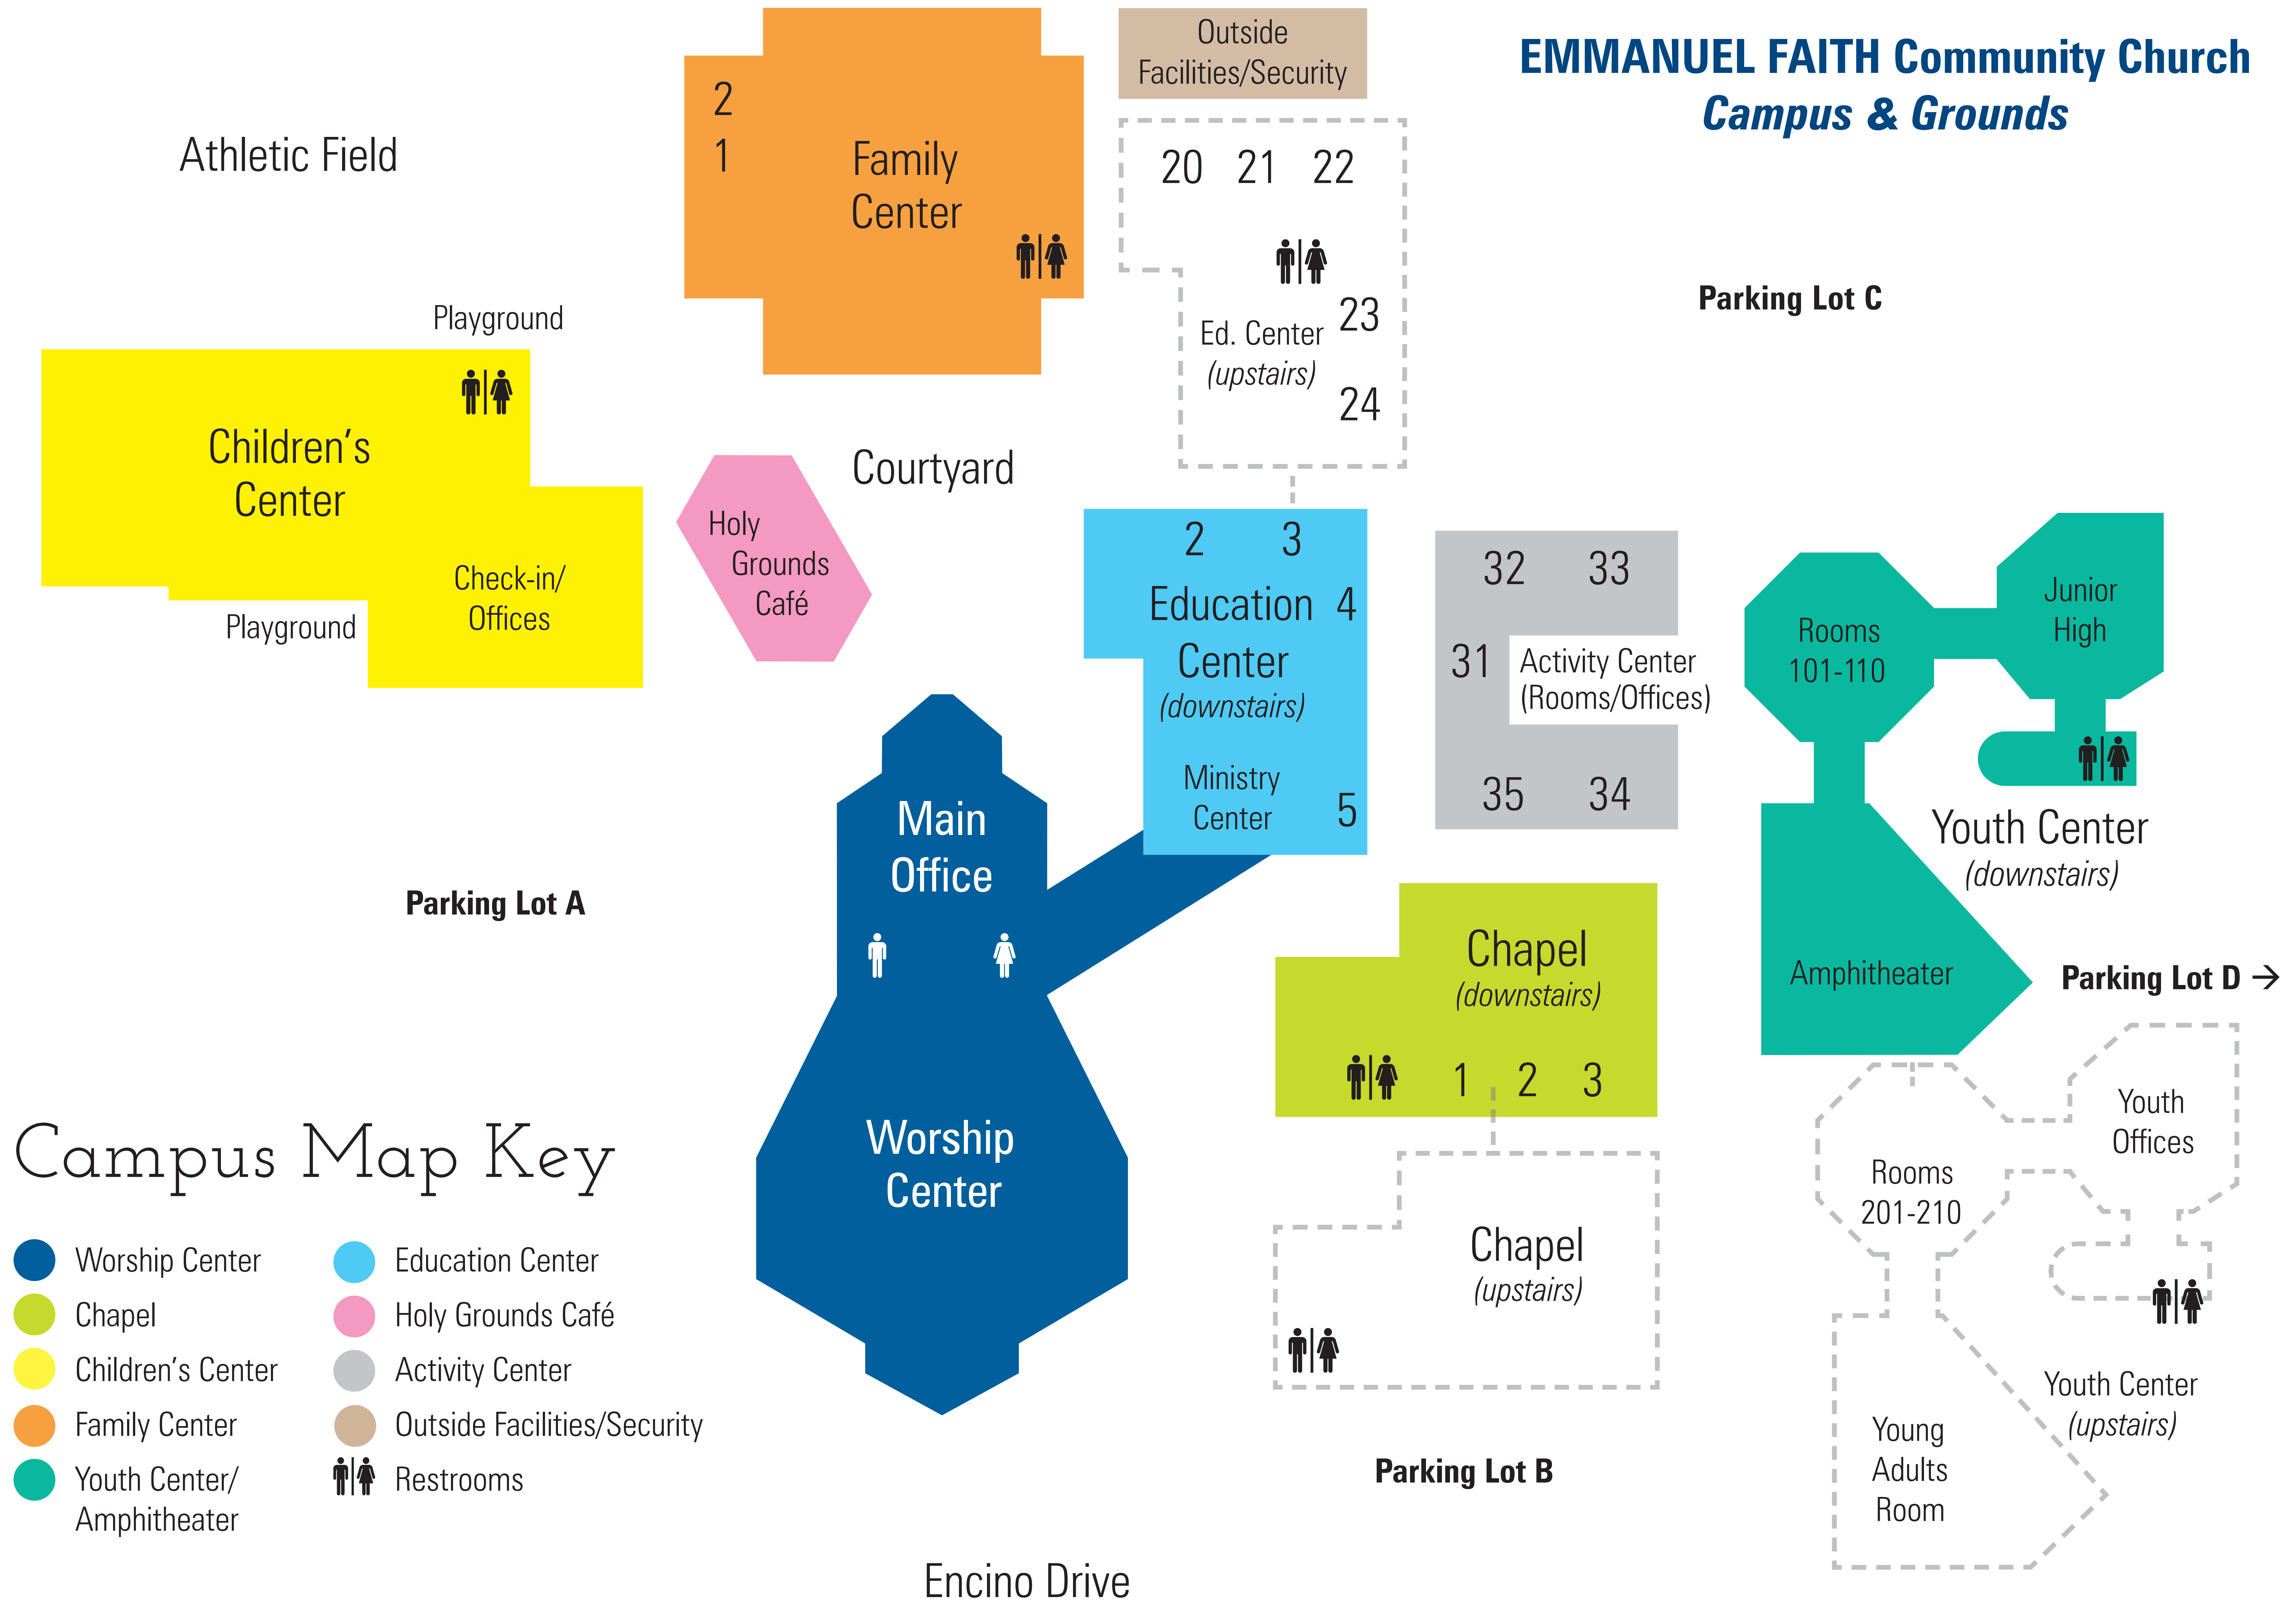

EMMANUEL FAITH Community Church Campus & Grounds

E. 17th Avenue

Campus Map Key

- Worship Center
- Education Center
- Chapel
- Holy Grounds Café
- Children's Center
- Activity Center
- Family Center
- Outside Facilities/Security
- Youth Center/ Amphitheater
- Restrooms

Encino Drive

Parking Lot E ↓